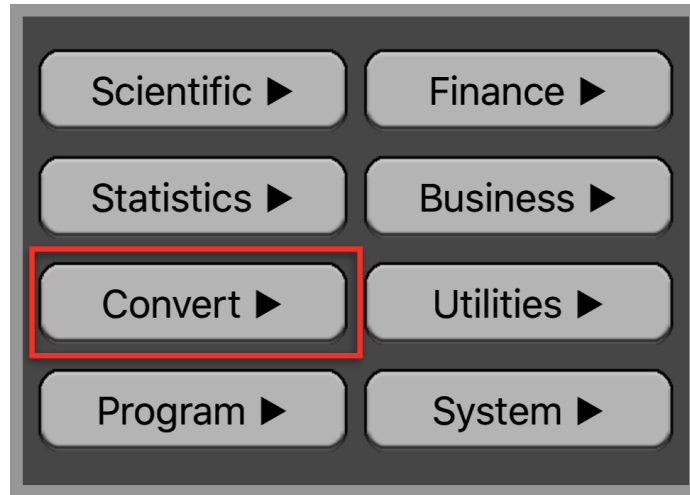

Convert Menu

<u>Angles & Polar</u>	Extend the angular conversions units 'from' or 'to' Deg, Rad, Grad, degree-minute-second, % slope and DMS .
<u>Currency Exchange</u>	Convert between all world currencies with actual online rates from google finance.
<u>Units Conversion</u>	Adds a powerful and completely customizable physical units conversion tool.