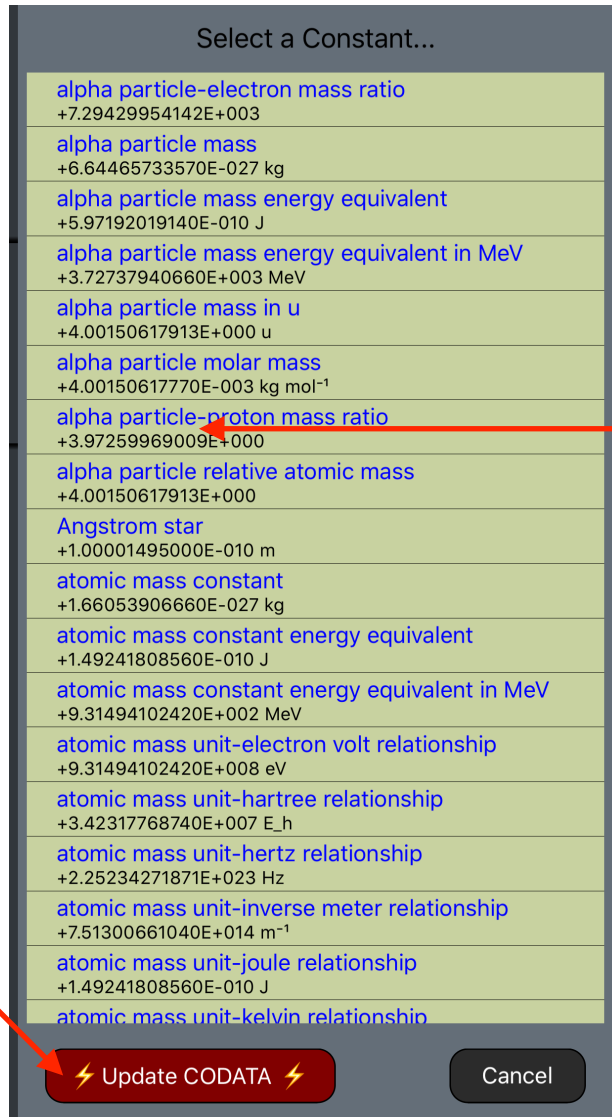

Universal Constants Menu

This menu adds a listing of all the CODATA Fundamental Physical Constants from “<https://physics.nist.gov/cuu/Constants/>” website. To show it, touch the “**SCI**” button in the main menu and select the “**Universal Constants**” option.