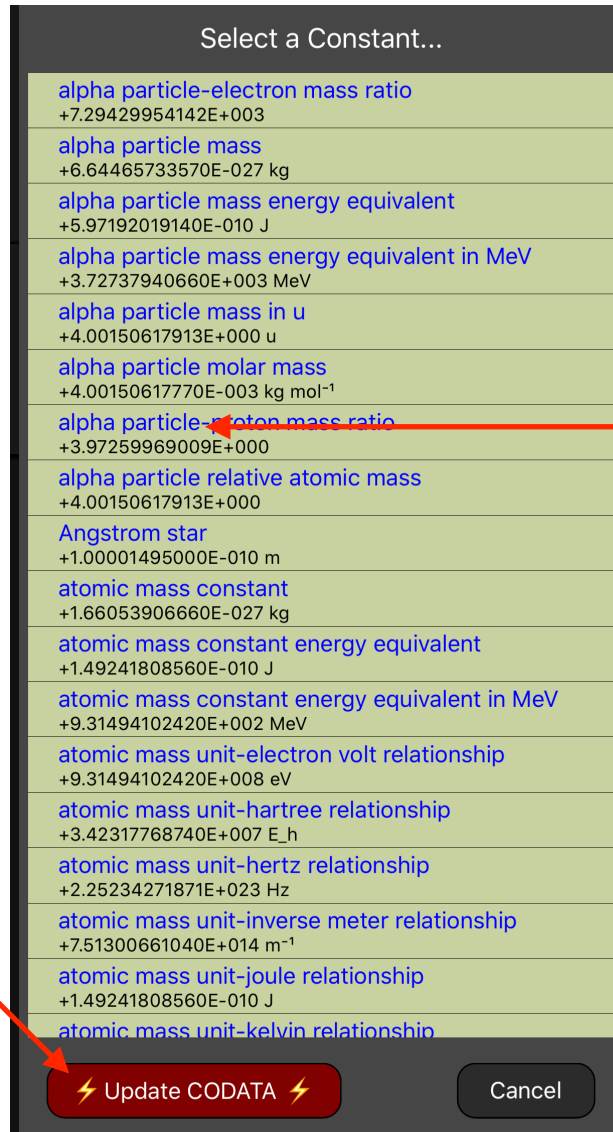

# Universal Constants Menu

This menu adds a listing of all the CODATA Fundamental Physical Constants from “<https://physics.nist.gov/cuu/Constants/>” website. To show it, touch the “**SCI**” button in the main menu and select the “**Universal Constants**” option.